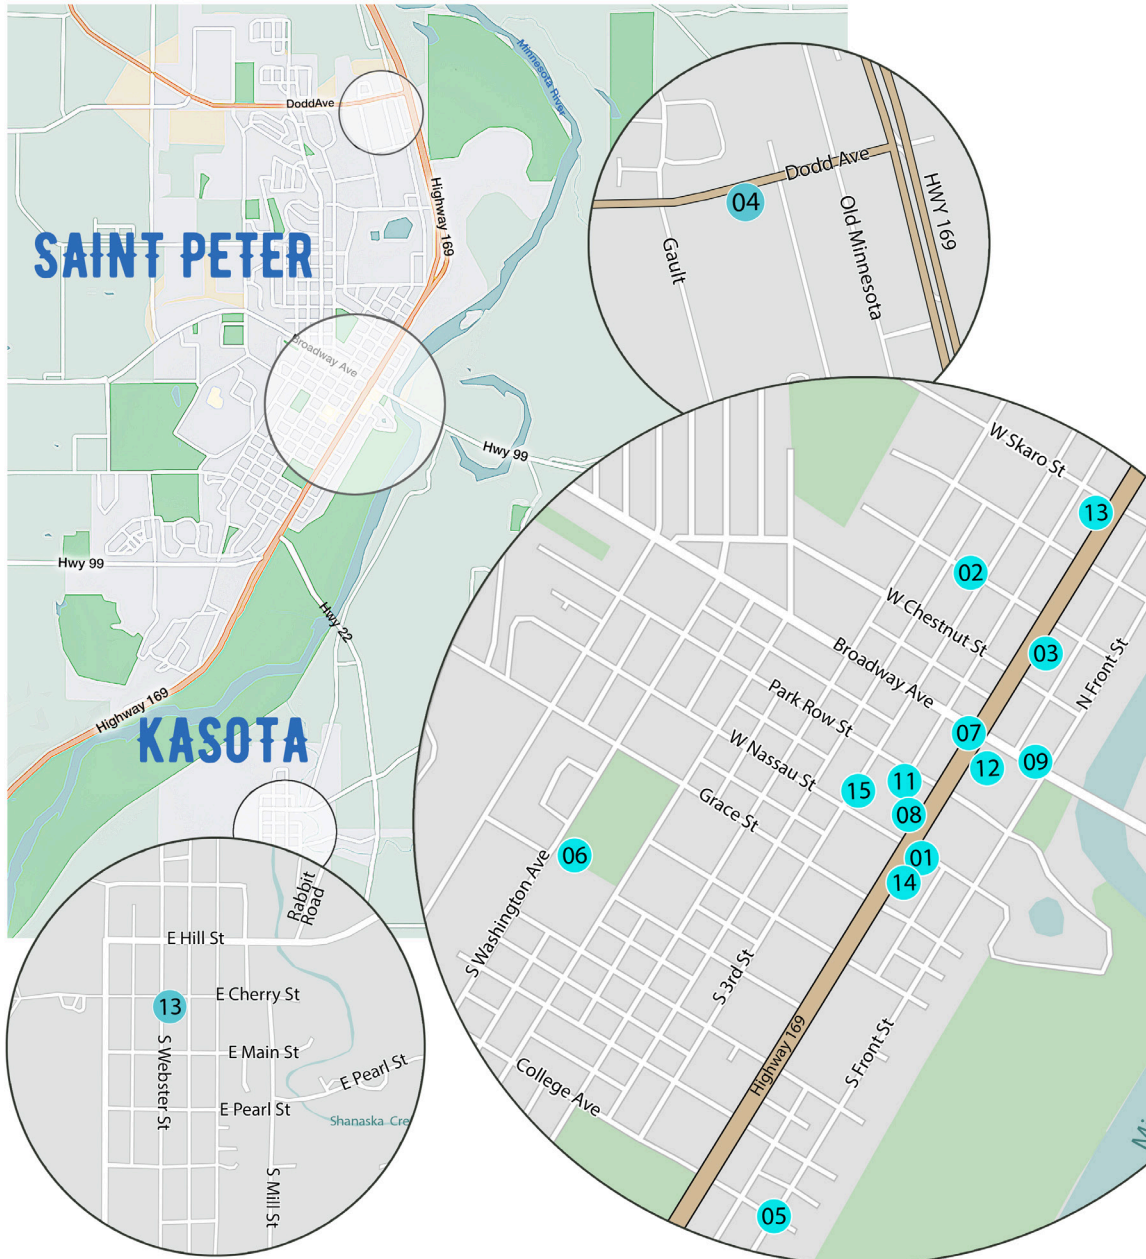

# THE SENSATIONAL SECOND ANNUAL SAINT PETER ART STROLL MAP

- 01. ARK** @ River Rock Coffee & Tea, 301 S Minnesota Ave.
- 02. Betsy R. Byers** @ artist's studio, 202 N 3rd St.
- 03. Bob Vogel** @ Stained Glass Studio, 215 N Minnesota Ave.
- 04. Bryan Holland, Cheryl Casteen, Eric Ouren, Shawn Bagley** @ Bryan Holland Arts, 220 Dodd Ave.
- 05. Charlie Putnam** @ artist's studio, 913 S Front St.
- 06. Craig Kotasek, Gretchen Koehler** @ Saint Peter Library, 601 S Washington Ave.
- 07. Diane Wild, Larissa McConnell** @ Cornerstone Wellness, 220 Broadway Ave.
- 08. Emily Kretschmer** @ Altelier Creative, 216 Minnesota Ave.
- 09. Michelle Kaisersatt, Shannon Dietrich, Joan Osborne** @ Soul Work/ Re.Mind Design, 101 W Broadway Ave.
- 10. Patty Conlin, Jon Smithers** @ Stone's Throw Gallery, 420 N Minnesota Ave.
- 11. Juana Arias, Molly Moon Art, Myra Wollman, Stephanie Bove, Thomas Pahl** @ Blue Valley Clay, 201 Park Row, Suites C & D
- 12. Judith Forster** @ The Smallest Cog Bike Shop, 115 S Minnesota Ave.
- 13. Mark V. Hall** @ Hallmark Glass, 130 N Webster, Kasota
- 14. Michael Callahan, Robert (Shorty) Johnson** @ Arts Center of Saint Peter, 315 S Minnesota Ave.
- 15. Roxanne Schoeb, Susan Panciera** @ The American Legion, 229 W Nassau St.